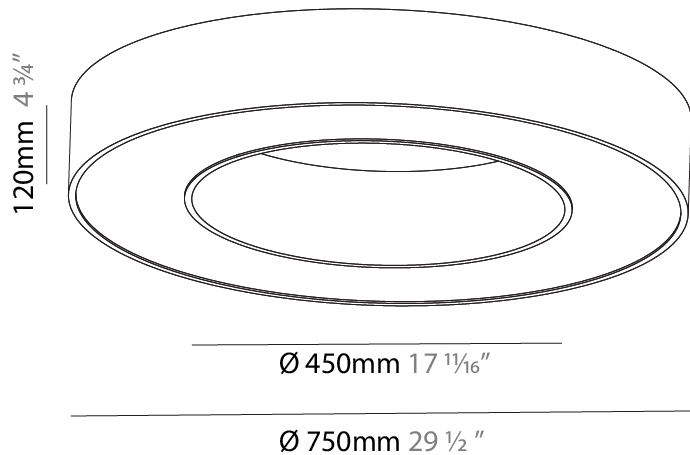

1. To build a product code in our configurator select the specify button on the base model # product page
2. To build a manual product code on this datasheet choose from the options listed below in blue font and add the suffix to the base model #

GENERAL

Series: Glorious
Subseries: Glorious 150
Partner: Prolicht
Division: Architectural
Installation: Surface
Product Type: Ceiling Surface
Mounting Location: Ceiling
Light Distribution: Direct

PHYSICAL

Shape: Round
Diameter (mm): 750
Diameter (in): 29 1/2
Height (mm): 120
Height (in): 4 3/4
Weight (kg): 7.044
Weight (lbs): 15.50
Diffuser: PMMA - Opal / Microprism
Fixture Finish: SSR / BKV / CWI / CRY / HAB / UFT / ITA / RUA / FTG / MYG / LOD / PUS / FRO / FUP / KIA / POP / BLS / SPG / MEY / GOH / CHC / COM / ABZ / JAG / OBR / MOS / ROR
Fixture Material: PMMA / Aluminum

ELECTRICAL

Lamp Type: LED (Zhaga Standard)
Input Wattage (W): 29.4
Total Output Wattage (W): 24 / 19.2 (3500K)
Dimming: 0-10V Dimming / Phase Dimming (120Vac Only)
Driver Included: Yes
Driver Location: Integrated
Driver Type: Constant Current - 120 / 277Vac
Driver Class: Class 2
Input Voltage (V): 120 - 277
Constant Current (MA): 350 / 600 (3500K)

LED

Color Temperature (°K): 2700 / 3000 / 3500 / 4000
Max. Delivered Lumen (lm): Max 2672
Nominal Lumen (lm): Max 4030
CRI: >90 CRI
Efficiency (%): 65
Lamp Life (hrs): 50000

OPTICAL

RATINGS AND CERTIFICATIONS

Certified By: Certified for North American Standards
IP rating: IP20