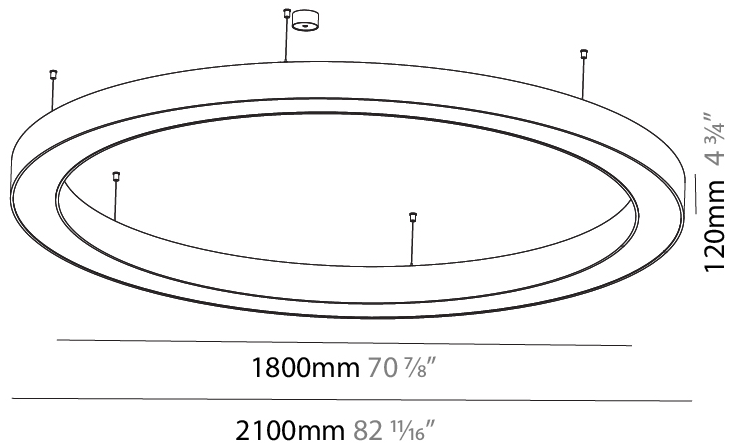

GENERAL

Series: Glorious
Subseries: Glorious 150
Partner: Prolicht
Division: Architectural
Installation: Suspension
Product Type: Pendant
Mounting Location: Ceiling
Light Distribution: Direct

PHYSICAL

Shape: Round
Diameter (mm): 2100
Diameter (in): 82 11/16
Height (mm): 120
Height (in): 4 3/4
Max. Overall Height (mm): 2120
Max. Overall Height (in): 83 7/16
Weight (kg): 25.9
Weight (lbs): 56.98
Diffuser: PMMA - Opal or Micro-Prism
Fixture Finish: [SSR / BKV / CWI / CRY / HAB / UFT / ITA / RUA / FTG / MYG / LOD / PUS / FRO / FUP / KIA / POP / BLS / SPG / MEY / GOH / CHC / COM / ABZ / JAG / OBR / MOS / ROR](#)
Fixture Material: PMMA / Aluminum

ELECTRICAL

Lamp Type: LED (Zhaga Standard)
Input Wattage (W): 102.8
Total Output Wattage (W): 84 / 67.2 (3500K)
Dimming: [0-10V Dimming / Phase Dimming (120Vac Only)](#)
Driver Included: Yes
Driver Location: Integrated
Driver Type: Constant Current
Driver Class: Class 2
Input Voltage (V): 120 - 277
Constant Current (MA): 350 / 700 (3500K)

LED

Color Temperature (°K): 2700 / 3000 / 3500 / 4000
Max. Delivered Lumen (lm): Max 10053
Nominal Lumen (lm): Max 14105
CRI: >90 CRI
Efficiency (%): 65
Lamp Life (hrs): 50000

OPTICAL

RATINGS AND CERTIFICATIONS

Certified By: Certified for North American Standards
IP rating: IP20