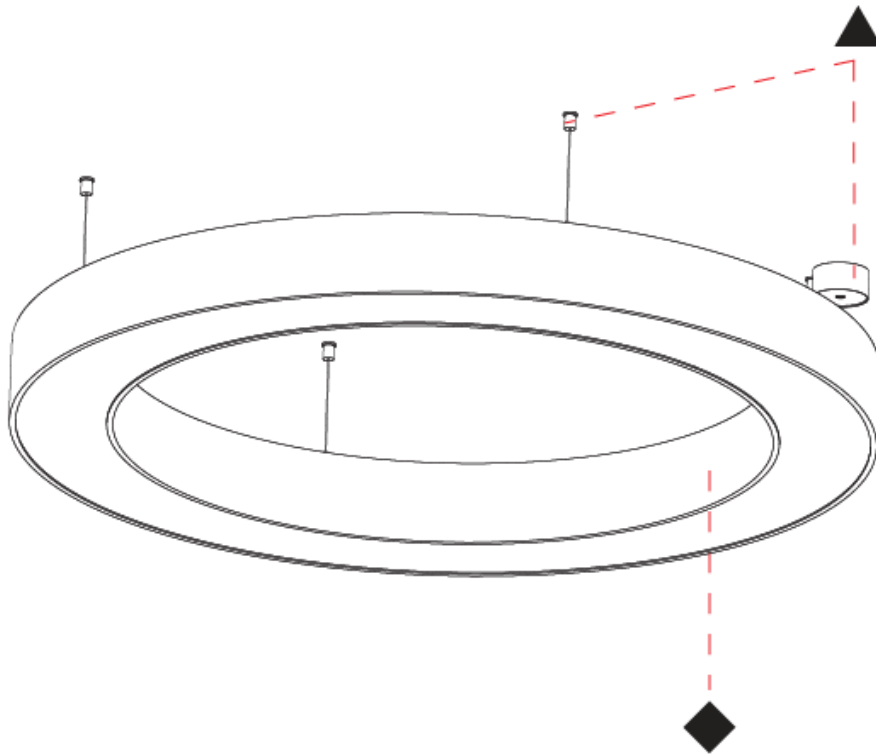

GLORIOUS 150 SUSPENSION

A30309-

PROJECT
TYPE
SPECIFIER
QUANTITY
DATE

A