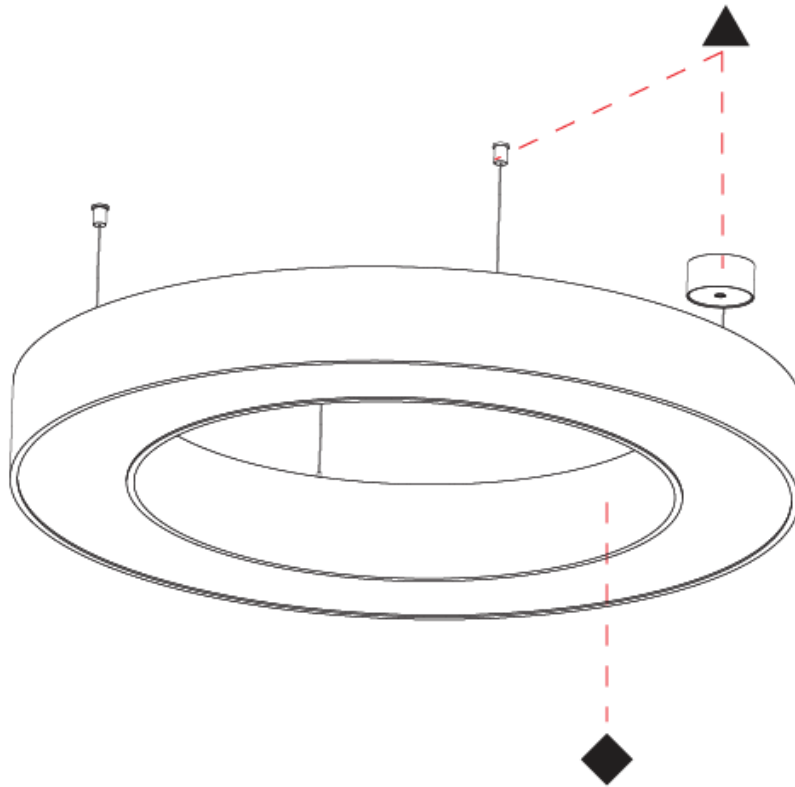

GLORIOUS 150 SUSPENSION

A30229-

PROJECT	_____
TYPE	_____
SPECIFIER	_____
QUANTITY	_____
DATE	_____

A