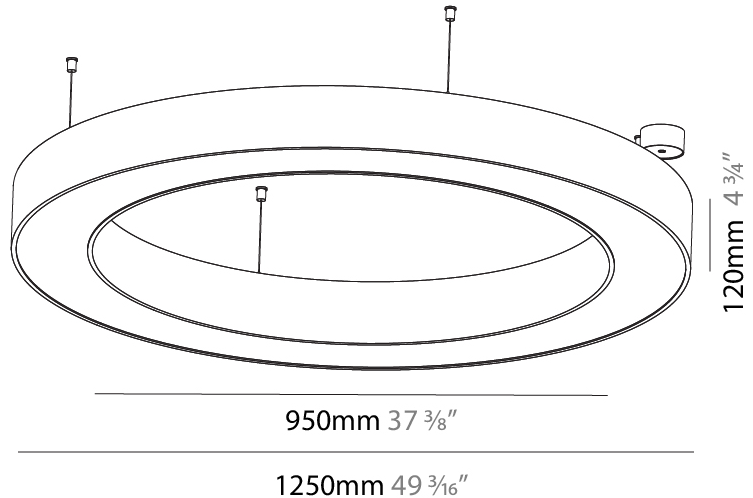

GLORIOUS SUSPENSION

A30309- : A30309-DV-40K-03-01

base number

1. To build a product code in our configurator select the specify button on the base model # product page
2. To build a manual product code on this datasheet choose from the options listed below in blue font and add the suffix to the base model #

GENERAL

Series: Glorious
Partner: Prolicht
Division: Architectural
Installation: Suspension
Product Type: Pendant
Mounting Location: Ceiling
Light Distribution: Direct / Indirect

PHYSICAL

Shape: Round
Diameter (mm): 1250
Diameter (in): 49 3/16
Height (mm): 120
Height (in): 4 3/4
Max. Overall Height (mm): 2120
Max. Overall Height (in): 83 7/16
Weight (kg): 13.475
Weight (lbs): 29.70
Fixture Material: PMMA / Aluminum

ELECTRICAL

Lamp Type: LED (Zhaga Standard)
Input Wattage (W): 88.1
Total Output Wattage (W): 72
Dimming: 0-10V Dimming
Driver Included: Yes
Driver Location: Integrated
Driver Type: Constant Current
Driver Class: Class 2
Input Voltage (V): 120 - 277
Constant Current (MA): 350

LED

Color Temperature (°K): 4000
Max. Delivered Lumen (lm): 5345 Dir / 3264 Ind
CRI: >90 CRI
Efficiency (%): 68
Lamp Life (hrs): 50000

OPTICAL

RATINGS AND CERTIFICATIONS

Certified By: Certified for North American Standards
IP rating: IP20