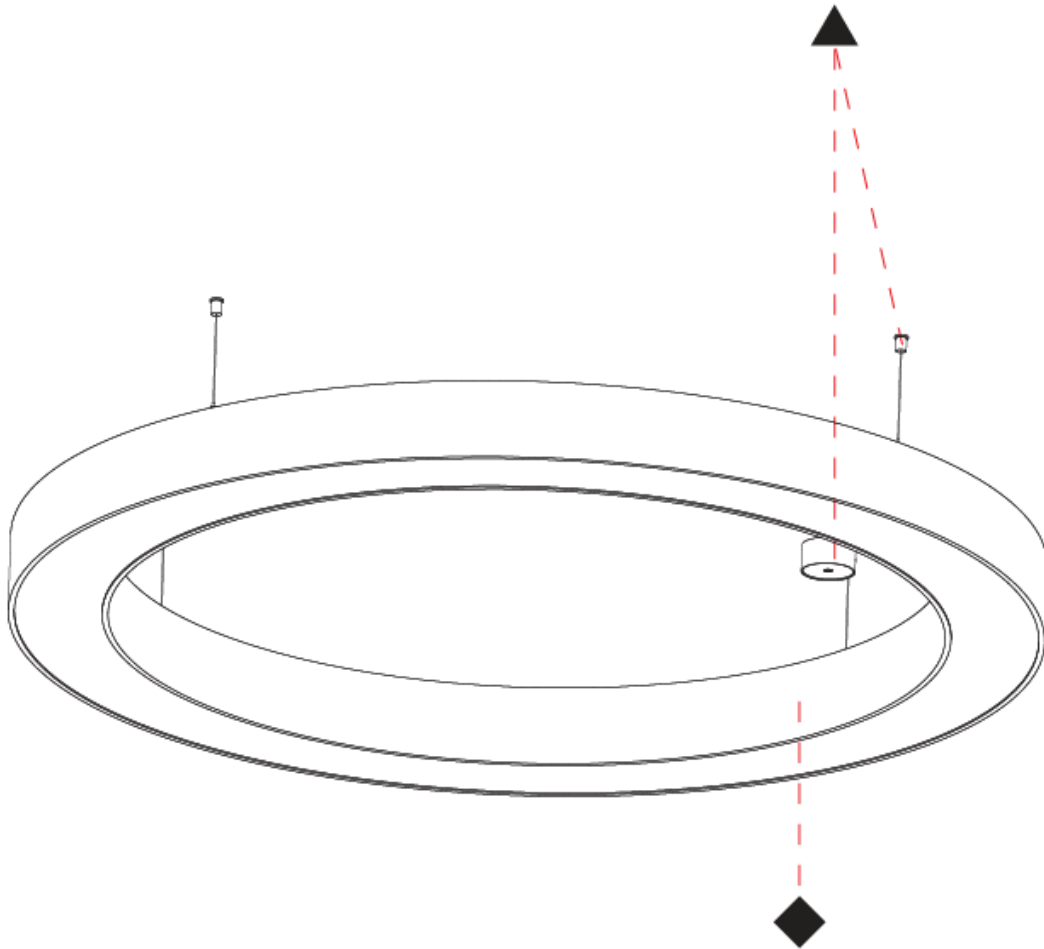

GLORIOUS 150 SUSPENSION

A30233-

PROJECT	_____
TYPE	_____
SPECIFIER	_____
QUANTITY	_____
DATE	_____