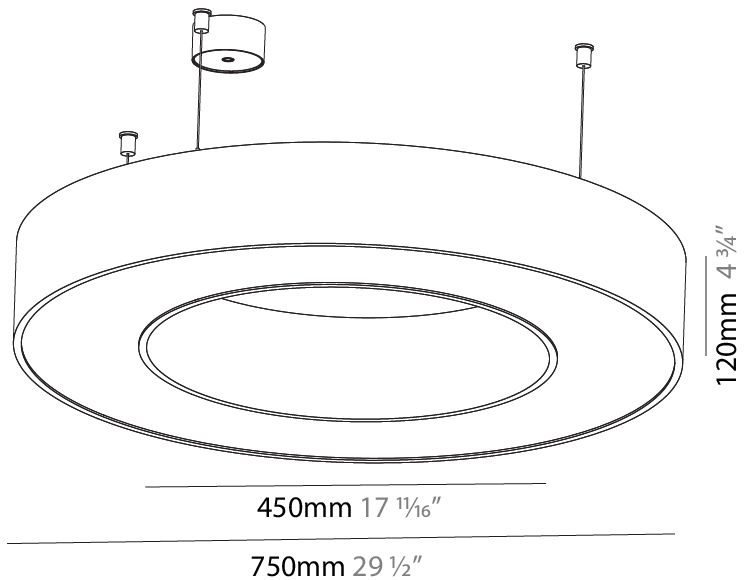

GENERAL

Series: Glorious
Subseries: Glorious 150
Partner: Prolicht
Division: Architectural
Installation: Suspension
Product Type: Pendant
Mounting Location: Ceiling
Light Distribution: Direct / Indirect

PHYSICAL

Shape: Round
Diameter (mm): 750
Diameter (in): 29 ½
Height (mm): 120
Height (in): 4 ¾
Max. Overall Height (mm): 2120
Max. Overall Height (in): 83 ⅞
Weight (kg): 7.675
Weight (lbs): 16.9
Diffuser: [PMMA - Opal or Micro-Prism](#)
Fixture Finish: [SSR / BKV / CWI / CRY / HAB / UFT / ITA / RUA / FTG / MYG / LOD / PUS / FRO / FUP / KIA / POP / BLS / SPG / MEY / GOH / CHC / COM / ABZ / JAG / OBR / MOS / ROR](#)
Fixture Material: [PMMA / Aluminum](#)

ELECTRICAL

Lamp Type: LED (Zhaga Standard)
Input Wattage (W): 44.1
Total Output Wattage (W): 40 / 32 (3500K)
Dimming: [0-10V Dimming / Phase Dimming (120Vac Only)](#)
Driver Included: Yes
Driver Location: Integrated
Driver Type: Constant Current
Driver Class: Class 2
Input Voltage (V): 120 - 277
Constant Current (MA): 350 / 600/400 (3500K)

LED

Color Temperature (°K): 2700 / 3000 / 3500 / 4000
Max. Delivered Lumen (lm): Max 4304 (2672 Dir/1632 Ind)
Nominal Lumen (lm): Max 6045
CRI: >90 CRI
Efficiency (%): 71
Lamp Life (hrs): 50000

OPTICAL

RATINGS AND CERTIFICATIONS

Certified By: Certified for North American Standards
IP rating: IP20