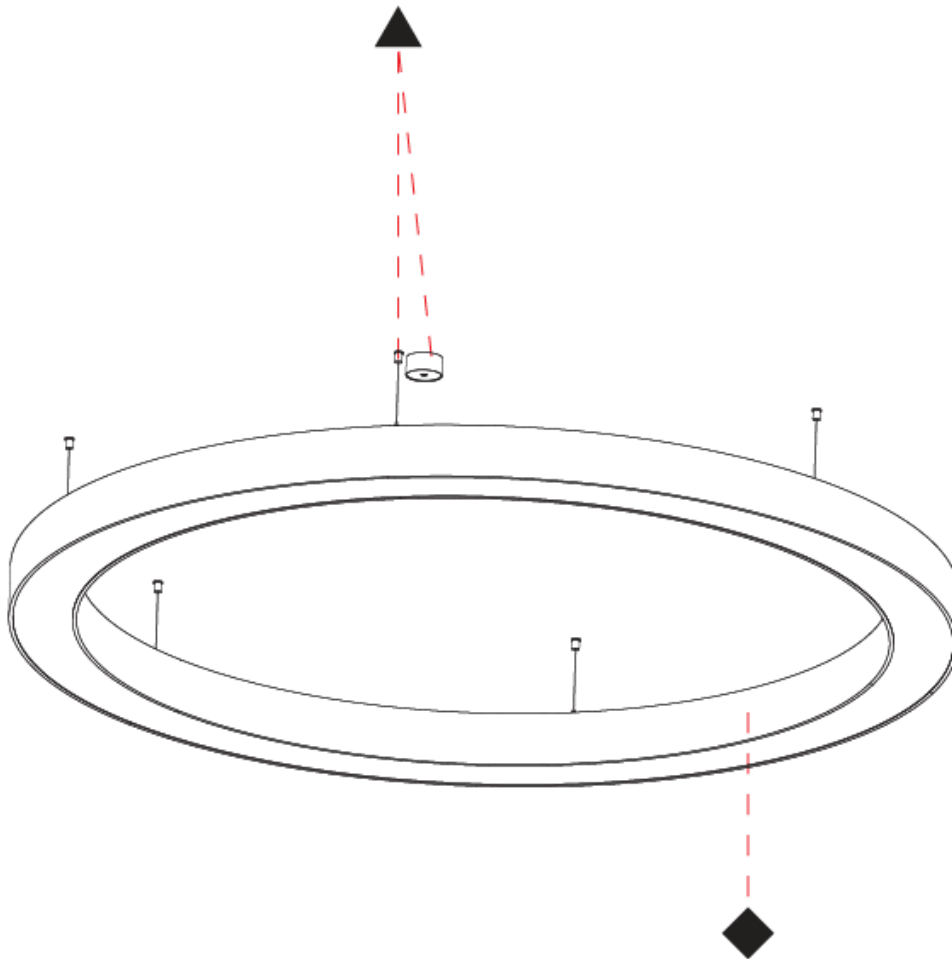

GLORIOUS 150 SUSPENSION

A30986-

PROJECT

TYPE

SPECIFIER

QUANTITY

DATE

A