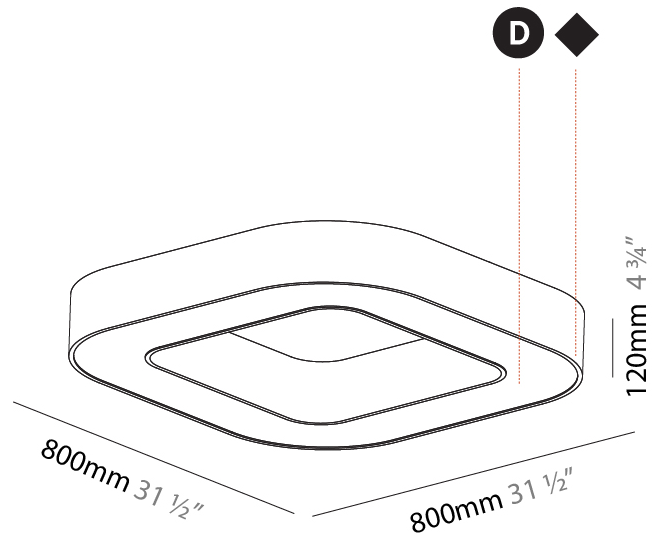

PROJECT	
TYPE	
SPECIFIER	
QUANTITY	
DATE	

GLORIOUS QUANTUM SURFACE

A32953- : A32953-DV-30K-02-02

base number

1. To build a product code in our configurator select the specify button on the base model # product page
2. To build a manual product code on this datasheet choose from the options listed below in blue font and add the suffix to the base model #

GENERAL

Series: Glorious
Subseries: Glorious Quantum
Partner: Prolicht
Division: Architectural
Installation: Surface
Product Type: Ceiling Surface
Mounting Location: Ceiling
Light Distribution: Direct

PHYSICAL

Shape: Square
Length (mm): 800
Length (in): 31 1/2
Width (mm): 800
Width (in): 31 1/2
Height (mm): 120
Height (in): 4 3/4
Weight (kg): 9.04
Weight (lbs): 19.92
Fixture Material: PMMA / Aluminum

ELECTRICAL

Lamp Type: LED (Zhaga Standard)
Input Wattage (W): 40.5W

LED

Max. Delivered Lumen (lm): 3770lm

OPTICAL

RATINGS AND CERTIFICATIONS