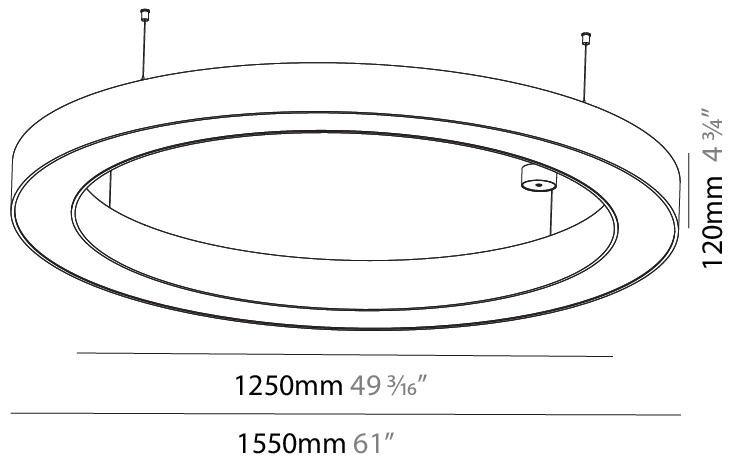

GENERAL

Series: Glorious
Subseries: Glorious 150
Partner: Prolicht
Division: Architectural
Installation: Suspension
Product Type: Pendant
Mounting Location: Ceiling
Light Distribution: Direct

PHYSICAL

Shape: Round
Diameter (mm): 1550
Diameter (in): 61
Height (mm): 120
Height (in): 4 ¾
Max. Overall Height (mm): 2120
Max. Overall Height (in): 83 ⅞
Weight (kg): 16.737
Weight (lbs): 36.82
Diffuser: [PMMA - Opal or Micro-Prism](#)
Fixture Finish: [SSR / BKV / CWI / CRY / HAB / UFT / ITA / RUA / FTG / MYG / LOD / PUS / FRO / FUP / KIA / POP / BLS / SPG / MEY / GOH / CHC / COM / ABZ / JAG / OBR / MOS / ROR](#)
Fixture Material: [PMMA / Aluminum](#)

ELECTRICAL

Lamp Type: LED (Zhaga Standard)
Input Wattage (W): 73.4
Total Output Wattage (W): 60 / 48 (3500K)
Dimming: [0-10V Dimming / Phase Dimming (120Vac Only)](#)
Driver Included: Yes
Driver Location: Integrated
Driver Type: Constant Current
Driver Class: Class 2
Input Voltage (V): 120 - 277
Constant Current (MA): 350 / 700/800 (3500K)

LED

Color Temperature (°K): [2700 / 3000 / 3500 / 4000](#)
Max. Delivered Lumen (lm): Max 6681
Nominal Lumen (lm): Max 10075
CRI: >90 CRI
Efficiency (%): 0.65
Lamp Life (hrs): 50000

OPTICAL

RATINGS AND CERTIFICATIONS

Certified By: Certified for North American Standards
IP rating: IP20