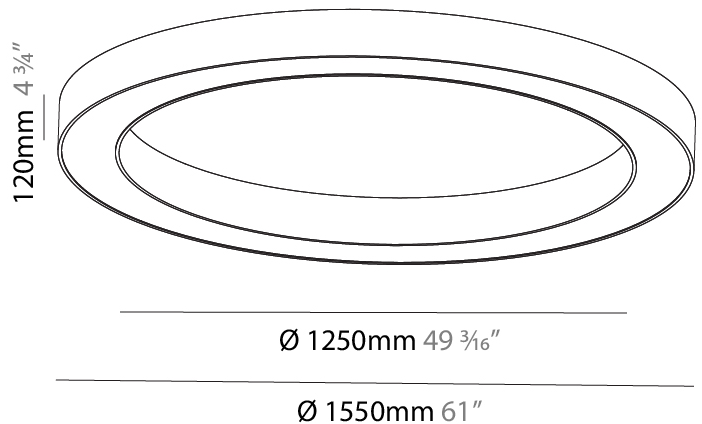

1. To build a product code in our configurator select the specify button on the base model # product page
2. To build a manual product code on this datasheet choose from the options listed below in blue font and add the suffix to the base model #

GENERAL

Series: Glorious
Subseries: Glorious 150
Partner: Prolicht
Division: Architectural
Installation: Surface
Product Type: Ceiling Surface
Mounting Location: Ceiling
Light Distribution: Direct

PHYSICAL

Shape: Round
Diameter (mm): 1550
Diameter (in): 61
Height (mm): 120
Height (in): 4 3/4
Weight (kg): 15.706
Weight (lbs): 34.55
Diffuser: [PMMA - Opal / Microprism](#)
Fixture Finish: [SSR / BKV / CWI / CRY / HAB / UFT / ITA / RUA / FTG / MYG / LOD / PUS / FRO / FUP / KIA / POP / BLS / SPG / MEY / GOH / CHC / COM / ABZ / JAG / OBR / MOS / ROR](#)
Fixture Material: [PMMA / Aluminum](#)

ELECTRICAL

Lamp Type: LED (Zhaga Standard)
Input Wattage (W): 73.4
Total Output Wattage (W): 60 / 48 (3500K)
Dimming: [0-10V Dimming / Phase Dimming (120Vac Only)](#)
Driver Included: Yes
Driver Location: Integrated
Driver Type: Constant Current - 120 / 277Vac
Driver Class: Class 2
Input Voltage (V): 120 - 277
Constant Current (MA): 350 / 700/800 (3500K)

LED

Color Temperature (°K): [2700 / 3000 / 3500 / 4000](#)
Max. Delivered Lumen (lm): Max 6681
Nominal Lumen (lm): Max 10075
CRI: >90 CRI
Efficiency (%): 65
Lamp Life (hrs): 50000

OPTICAL

RATINGS AND CERTIFICATIONS

Certified By: Certified for North American Standards
IP rating: IP20