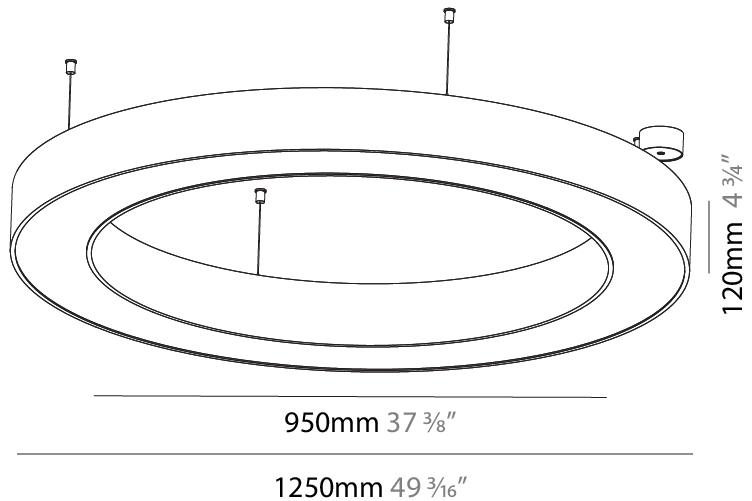

GENERAL

Series: Glorious
Subseries: Glorious 150
Partner: Prolicht
Division: Architectural
Installation: Suspension
Product Type: Pendant
Mounting Location: Ceiling
Light Distribution: Direct / Indirect

PHYSICAL

Shape: Round
Diameter (mm): 1250
Diameter (in): 49 ³/₁₆
Height (mm): 120
Height (in): 4 ³/₄
Max. Overall Height (mm): 2120
Max. Overall Height (in): 83 ⁷/₁₆
Weight (kg): 13.475
Weight (lbs): 29.70
Diffuser: [PMMA - Opal or Micro-Prism](#)
Fixture Finish: [SSR / BKV / CWI / CRY / HAB / UFT / ITA / RUA / FTG / MYG / LOD / PUS / FRO / FUP / KIA / POP / BLS / SPG / MEY / GOH / CHC / COM / ABZ / JAG / OBR / MOS / ROR](#)
Fixture Material: [PMMA / Aluminum](#)

ELECTRICAL

Lamp Type: LED (Zhaga Standard)
Input Wattage (W): 88.1
Total Output Wattage (W): 72 / 57.6 (3500K)
Dimming: [0-10V Dimming / Phase Dimming (120Vac Only)](#)
Driver Included: Yes
Driver Location: Integrated
Driver Type: Constant Current
Driver Class: Class 2
Input Voltage (V): 120 - 277
Constant Current (MA): 350 / 1200/600 (3500K)

LED

Color Temperature (°K): 2700 / 3000 / 3500 / 4000
Max. Delivered Lumen (lm): Max 8609 (5345 Dir / 3264 Ind)
Nominal Lumen (lm): Max 12090
CRI: >90 CRI
Efficiency (%): 68
Lamp Life (hrs): 50000

OPTICAL

RATINGS AND CERTIFICATIONS

Certified By: Certified for North American Standards
IP rating: IP20