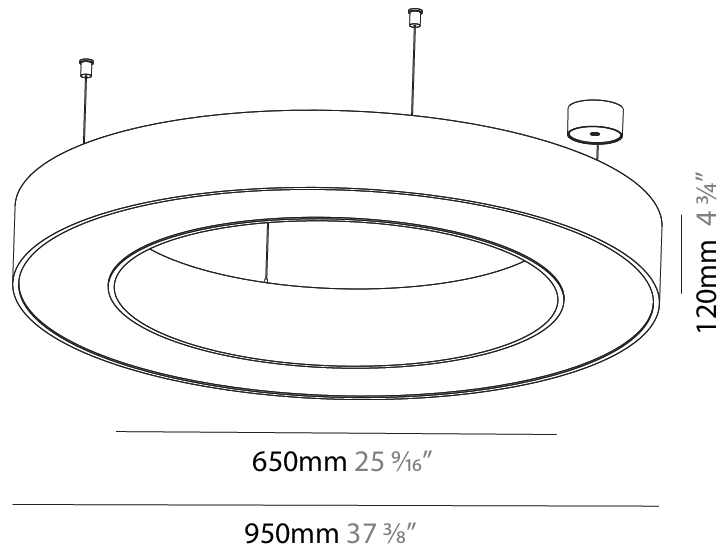

GENERAL

Series: Glorious
Subseries: Glorious 150
Partner: Prolicht
Division: Architectural
Installation: Suspension
Product Type: Pendant
Mounting Location: Ceiling
Light Distribution: Direct

PHYSICAL

Shape: Round
Diameter (mm): 950
Diameter (in): 37 ³/₈
Height (mm): 120
Height (in): 4 ³/₄
Max. Overall Height (mm): 2120
Max. Overall Height (in): 83 ⁷/₁₆
Weight (kg): 9.172
Weight (lbs): 20.22
Diffuser: [PMMA - Opal or Micro-Prism](#)
Fixture Finish: [SSR / BKV / CWI / CRY / HAB / UFT / ITA / RUA / FTG / MYG / LOD / PUS / FRO / FUP / KIA / POP / BLS / SPG / MEY / GOH / CHC / COM / ABZ / JAG / OBR / MOS / ROR](#)
Fixture Material: [PMMA / Aluminum](#)

ELECTRICAL

Lamp Type: LED (Zhaga Standard)
Input Wattage (W): 44.1
Total Output Wattage (W): 36 / 28.8 (3500K)
Dimming: [0-10V Dimming / Phase Dimming (120Vac Only)](#)
Driver Included: Yes
Driver Location: Integrated
Driver Type: Constant Current
Driver Class: Class 2
Input Voltage (V): 120 - 277
Constant Current (MA): 350 / 900 (3500K)

LED

Color Temperature (°K): [2700 / 3000 / 3500 / 4000](#)
Max. Delivered Lumen (lm): Max 4008
Nominal Lumen (lm): Max 6045
CRI: >90 CRI
Efficiency (%): 65
Lamp Life (hrs): 50000

OPTICAL

RATINGS AND CERTIFICATIONS

Certified By: Certified for North American Standards
IP rating: IP20