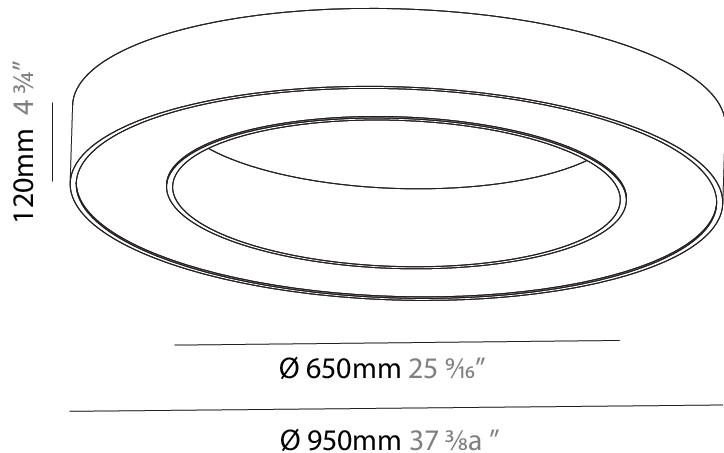

1. To build a product code in our configurator select the specify button on the base model # product page
2. To build a manual product code on this datasheet choose from the options listed below in blue font and add the suffix to the base model #

GENERAL

Series: Glorious
Subseries: Glorious 150
Partner: Prolicht
Division: Architectural
Installation: Surface
Product Type: Ceiling Surface
Mounting Location: Ceiling
Light Distribution: Direct

PHYSICAL

Shape: Round
Diameter (mm): 950
Diameter (in): 37 3/8
Height (mm): 120
Height (in): 4 3/4
Weight (kg): 8.94
Weight (lbs): 19.67
Diffuser: [PMMA - Opal / Microprism](#)
Fixture Finish: [SSR / BKV / CWI / CRY / HAB / UFT / ITA / RUA / FTG / MYG / LOD / PUS / FRO / FUP / KIA / POP / BLS / SPG / MEY / GOH / CHC / COM / ABZ / JAG / OBR / MOS / ROR](#)
Fixture Material: [PMMA / Aluminum](#)

ELECTRICAL

Lamp Type: LED (Zhaga Standard)
Input Wattage (W): 44.1
Total Output Wattage (W): 36 / 28.8 (3500K)
Dimming: [0-10V Dimming / Phase Dimming (120Vac Only)](#)
Driver Included: Yes
Driver Location: Integrated
Driver Type: Constant Current - 120 / 277Vac
Driver Class: Class 2
Input Voltage (V): 120 - 277
Constant Current (MA): 350 / 900 (3500K)

LED

Color Temperature (°K): [2700 / 3000 / 3500 / 4000](#)
Max. Delivered Lumen (lm): Max 4008
Nominal Lumen (lm): Max 6045
CRI: >90 CRI
Efficiency (%): 65
Lamp Life (hrs): 50000

OPTICAL

RATINGS AND CERTIFICATIONS

Certified By: Certified for North American Standards
IP rating: IP20