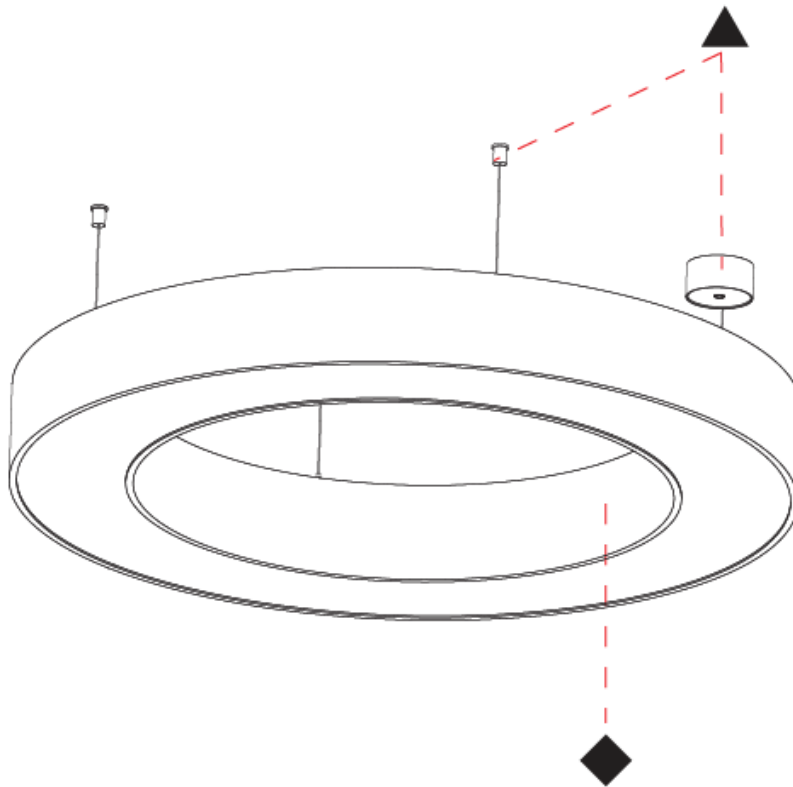

GLORIOUS 150 SUSPENSION

A30303-

PROJECT

TYPE

SPECIFIER

QUANTITY

DATE

A