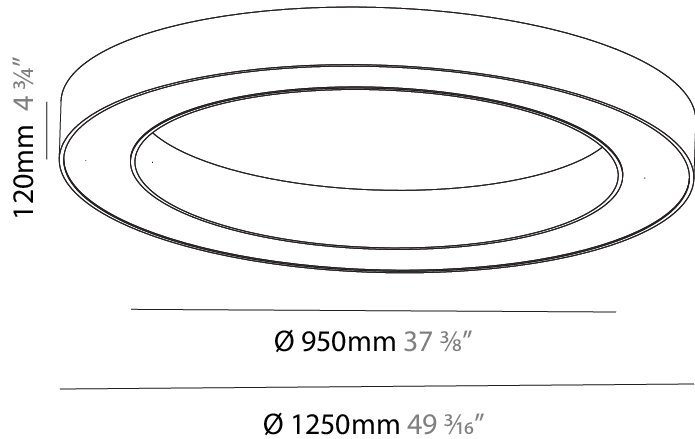

1. To build a product code in our configurator select the specify button on the base model # product page
2. To build a manual product code on this datasheet choose from the options listed below in blue font and add the suffix to the base model #

GENERAL

Series: Glorious
Subseries: Glorious 150
Partner: Prolicht
Division: Architectural
Installation: Surface
Product Type: Ceiling Surface
Mounting Location: Ceiling
Light Distribution: Direct

PHYSICAL

Shape: Round
Diameter (mm): 1250
Diameter (in): 49 ³/₁₆
Height (mm): 120
Height (in): 4 ³/₄
Weight (kg): 12.465
Weight (lbs): 27.42
Diffuser: PMMA - Opal / Microprism
Fixture Finish: SSR / BKV / CWI / CRY / HAB / UFT / ITA / RUA / FTG / MYG / LOD / PUS / FRO / FUP / KIA / POP / BLS / SPG / MEY / GOH / CHC / COM / ABZ / JAG / OBR / MOS / ROR
Fixture Material: PMMA / Aluminum

ELECTRICAL

Lamp Type: LED (Zhaga Standard)
Input Wattage (W): 58.7
Total Output Wattage (W): 48 / 38.4 (3500K)
Dimming: 0-10V Dimming / Phase Dimming (120Vac Only)
Driver Included: Yes
Driver Location: Integrated
Driver Type: Constant Current - 120 / 277Vac
Driver Class: Class 2
Input Voltage (V): 120 - 277
Constant Current (MA): 350 / 1200 (3500K)

LED

Color Temperature (°K): 2700 / 3000 / 3500 / 4000
Max. Delivered Lumen (lm): Max 5345
Nominal Lumen (lm): Max 8060
CRI: >90 CRI
Efficiency (%): 65
Lamp Life (hrs): 50000

OPTICAL

RATINGS AND CERTIFICATIONS

Certified By: Certified for North American Standards
IP rating: IP20