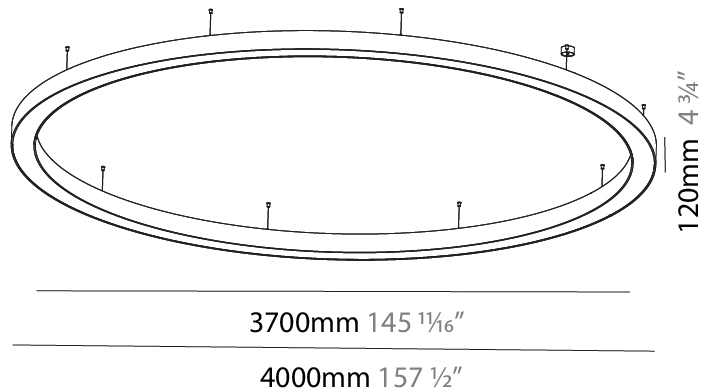

GENERAL

Series: Glorious
Subseries: Glorious 150
Partner: Prolicht
Division: Architectural
Installation: Suspension
Product Type: Pendant
Mounting Location: Ceiling
Light Distribution: Direct

PHYSICAL

Shape: Round
Diameter (mm): 4000
Diameter (in): 157 1/2
Height (mm): 120
Height (in): 4 3/4
Max. Overall Height (mm): 2120
Max. Overall Height (in): 83 7/16
Weight (kg): 50.71
Weight (lbs): 111.98
Diffuser: PMMA - Opal or Micro-Prism
Fixture Finish: SSR / BKV / CWI / CRY / HAB / UFT / ITA / RUA / FTG / MYG / LOD / PUS / FRO / FUP / KIA / POP / BLS / SPG / MEY / GOH / CHC / COM / ABZ / JAG / OBR / MOS / ROR
Fixture Material: PMMA / Aluminum

ELECTRICAL

Lamp Type: LED (Zhaga Standard)
Input Wattage (W): 195.8
Total Output Wattage (W): 160 / 128 (3500K)
Dimming: 0-10V Dimming / Phase Dimming (120Vac Only)
Driver Included: Yes
Driver Location: Integrated
Driver Type: Constant Current
Driver Class: Class 2
Input Voltage (V): 120 - 277
Constant Current (MA): 350 / 1000 (3500K)

LED

Color Temperature (°K): 2700 / 3000 / 3500 / 4000
Max. Delivered Lumen (lm): Max 19148
Nominal Lumen (lm): Max 26867
CRI: >90 CRI
Efficiency (%): 0.65
Lamp Life (hrs): 50000

OPTICAL

RATINGS AND CERTIFICATIONS

Certified By: Certified for North American Standards
IP rating: IP20