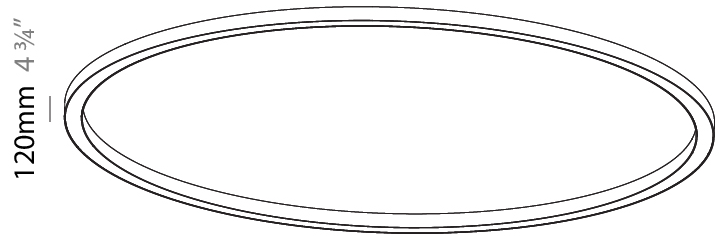

1. To build a product code in our configurator select the specify button on the base model # product page
2. To build a manual product code on this datasheet choose from the options listed below in blue font and add the suffix to the base model #

GENERAL

Series: Glorious
Subseries: Glorious 150
Partner: Prolicht
Division: Architectural
Installation: Surface
Product Type: Ceiling Surface
Mounting Location: Ceiling
Light Distribution: Direct

PHYSICAL

Shape: Round
Diameter (mm): 5400
Diameter (in): 212 ⁵/₈
Height (mm): 120
Height (in): 4 ³/₄
Weight (kg): 68
Weight (lbs): 149.6
Diffuser: PMMA - Opal
Fixture Finish: SSR / BKV / CWI / CRY / HAB / UFT / ITA / RUA / FTG / MYG / LOD / PUS / FRO / FUP / KIA / POP / BLS / SPG / MEY / GOH / CHC / COM / ABZ / JAG / OBR / MOS / ROR
Fixture Material: PMMA / Aluminum

ELECTRICAL

Lamp Type: LED (Zhaga Standard)
Input Wattage (W): 274.1
Total Output Wattage (W): 224 / 179.2 (3500K)
Dimming: 0-10V Dimming / Phase Dimming (120Vac Only)
Driver Included: Yes
Driver Location: Integrated
Driver Type: Constant Current - 120 / 277Vac
Driver Class: Class 2
Input Voltage (V): 120 - 277
Constant Current (MA): 350 / 800 (3500K)

LED

Color Temperature (°K): 2700 / 3000 / 3500 / 4000
Max. Delivered Lumen (lm): Max 26807
Nominal Lumen (lm): Max 37614
CRI: >90 CRI
Efficiency (%): 65
Lamp Life (hrs): 50000

OPTICAL

RATINGS AND CERTIFICATIONS

Certified By: Certified for North American Standards
IP rating: IP20

Ø 5100mm 200 ¹³/₁₆''

Ø 5400mm 212 ⁵/₈''