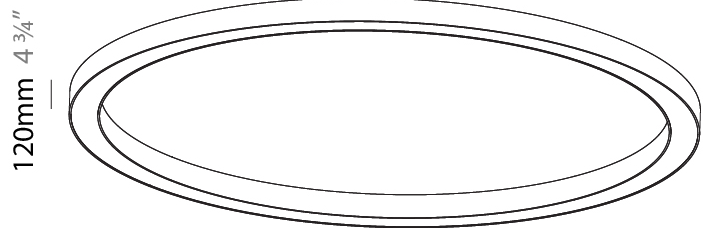

1. To build a product code in our configurator select the specify button on the base model # product page
2. To build a manual product code on this datasheet choose from the options listed below in blue font and add the suffix to the base model #

GENERAL

Series: Glorious
Subseries: Glorious 150
Partner: Prolicht
Division: Architectural
Installation: Surface
Product Type: Ceiling Surface
Mounting Location: Ceiling
Light Distribution: Direct

PHYSICAL

Shape: Round
Diameter (mm): 3100
Diameter (in): 122 ¹/₁₆
Height (mm): 120
Height (in): 4 ³/₄
Weight (kg): 38.3
Weight (lbs): 84.26
Diffuser: PMMA - Opal
Fixture Finish: SSR / BKV / CWI / CRY / HAB / UFT / ITA / RUA / FTG / MYG / LOD / PUS / FRO / FUP / KIA / POP / BLS / SPG / MEY / GOH / CHC / COM / ABZ / JAG / OBR / MOS / ROR
Fixture Material: PMMA / Aluminum

ELECTRICAL

Lamp Type: LED (Zhaga Standard)
Input Wattage (W): 156.6
Total Output Wattage (W): 128 / 102.4 (3500K)
Dimming: 0-10V Dimming / Phase Dimming (120Vac Only)
Driver Included: Yes
Driver Location: Integrated
Driver Type: Constant Current - 120 / 277Vac
Driver Class: Class 2
Input Voltage (V): 120 - 277
Constant Current (MA): 350 / 800 (3500K)

LED

Color Temperature (°K): 2700 / 3000 / 3500 / 4000
Max. Delivered Lumen (lm): Max 15318
Nominal Lumen (lm): Max 21493
CRI: >90 CRI
Efficiency (%): 65
Lamp Life (hrs): 50000

OPTICAL

RATINGS AND CERTIFICATIONS

Certified By: Certified for North American Standards
IP rating: IP20

120mm 4 ³/₄"

Ø 2800mm 110 ¹/₄"

Ø 3100mm 122 ¹/₁₆"